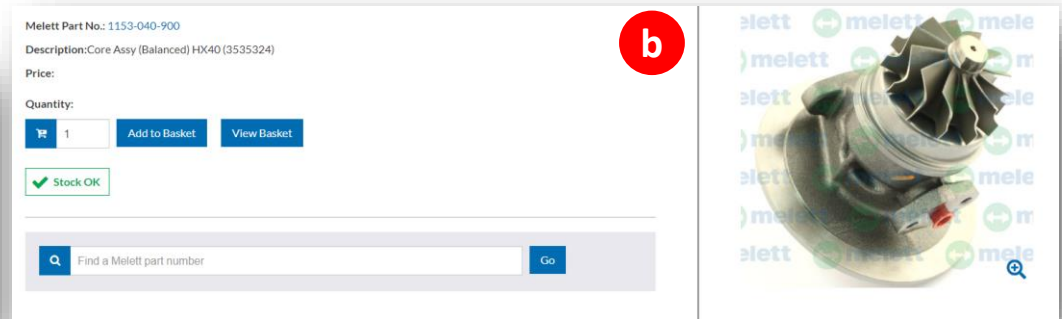

Select Manufacturer

Search

4 **Parts Catalogue Search**

Find Melett parts using the turbo manufacturer and turbo model.

Select Manufacturer Select Component Type

Search

1 Melett Part Number Search

- Use this search if you know the Melett Part Number
 - a) Start typing the Melett Part Number and the list of parts available will appear
 - b) Select the part you require and this will load the part's details

2 Turbo Number & Keyword Search

- Enter ANY turbo number, part number or vehicle data
- Select **Details →** for more product information
- Select the Melett Part Number **1102-015-928** to bring up the Part Details