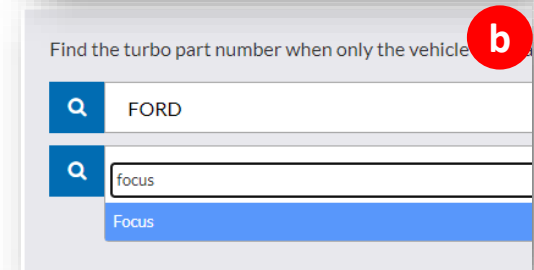

Part Details

Melett Part No.: 1153-040-900

Description: Core Assy (Balanced) HX40 (3535324)

Price:

Quantity:

Stock OK

3 Vehicle Manufacturer

- Find the turbo part number when only the vehicle application is known:
 - Select a Manufacturer
 - Select Model
 - From the results, view parts available by selecting [Details →](#)